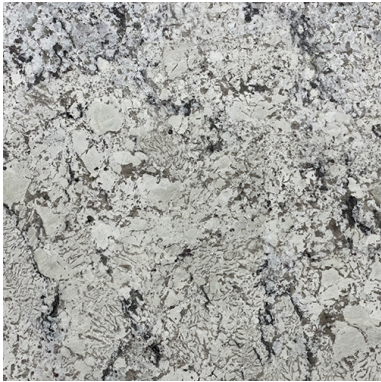

BLUE ICE (V) 1 1/4" SLAB *Stone, Granite*

PART NUMBER
GR1737-SL54V0

PROFILE
SLAB

AVAILABILITY
IN STOCK

THICKNESS
1-1/4"

ORIGIN
Brazil

NOTES

Due to the inherent characteristics of natural stone, there may be variations in color, movement and texture from lot to lot.