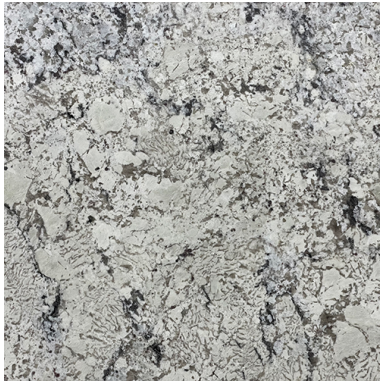

## BLUE ICE (V) 1 1/4" SLAB *Stone, Granite*

PART NUMBER  
GR1737-SL54V0

PROFILE  
SLAB

AVAILABILITY  
REGULAR STOCK

THICKNESS  
1-1/4"

ORIGIN  
Brazil

### NOTES

Due to the inherent characteristics of natural stone, there may be variations in color, movement and texture from lot to lot.