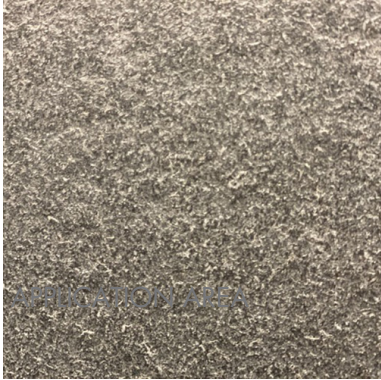

ABSOLUTE BLACK ZIMBABWE (FLAMED/BRUSHED) 1 1/4" SLAB *Stone, Granite*

PART NUMBER
GR1019-SL54BF

THICKNESS
1-1/4"

PROFILE
SLAB

ORIGIN
Zimbabwe

AVAILABILITY
IN STOCK