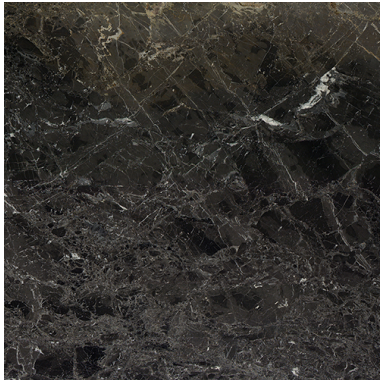

VEGA LIGHT (P) 3/4" SLAB *Stone, Marble*

PART NUMBER
MB2633-SL34P0

PROFILE
SLAB

AVAILABILITY
REGULAR STOCK

THICKNESS
3/4"

ORIGIN
Turkey

NOTES

Due to the inherent characteristics of natural stone, there may be variations in color, movement and texture from lot to lot.

APPLICATION AREA

TRAFFIC	EXTERIOR	POOL	BACKSPLASH	FIREPLACE SURROUND	COUNTERTOP	INTERIOR
Standard Commercial	Non Freeze/Thaw, Wall Only	No	Yes	Yes	Yes	Wall and Floor
SHOWER						

Wall Only,
Including Steam