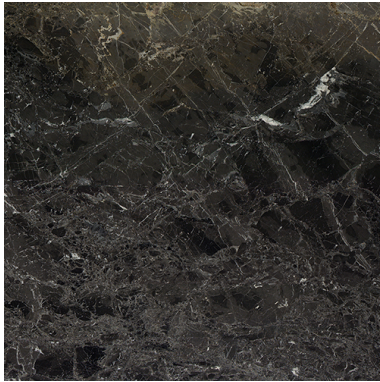

VEGA LIGHT (P) 3/4" SLAB *Stone, Marble*

PART NUMBER
MB2633-SL34P0

PROFILE
SLAB

AVAILABILITY
IN STOCK

THICKNESS
3/4"

ORIGIN
Turkey

NOTES

Due to the inherent characteristics of natural stone, there may be variations in color, movement and texture from lot to lot.

APPLICATION AREA

TRAFFIC	EXTERIOR	POOL	BACKSPLASH	FIREPLACE SURROUND	COUNTERTOP	INTERIOR
Standard Commercial	Non Freeze/Thaw, Wall Only	No	Yes	Yes	Yes	Wall and Floor
SHOWER						

Wall Only,
Including Steam