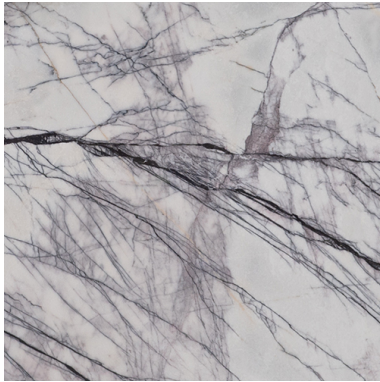

LILAC (P) 3/4" SLAB *Stone, Marble*

PART NUMBER
MB1053-SL34P0

PROFILE
SLAB

AVAILABILITY
REGULAR STOCK

THICKNESS
3/4"

ORIGIN
Turkey

NOTES

Due to the inherent characteristics of natural stone, there may be variations in color, movement and texture from lot to lot.