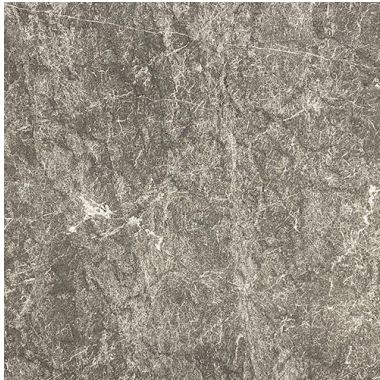

## DARK OLIVE (SB&B) 3/4" SLAB *Stone, Marble*

PART NUMBER  
MB1470-SL34SB

PROFILE  
SLAB

AVAILABILITY  
REGULAR STOCK

THICKNESS  
3/4"

ORIGIN  
Turkey

### NOTES

Due to the inherent characteristics of natural stone, there may be variations in color, movement and texture from lot to lot.