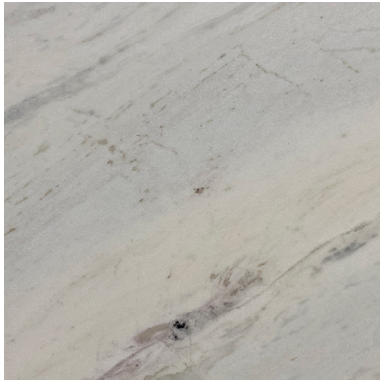

CALACATTA PALAZZO (H) 1 1/4" SLAB *Stone, Marble*

PART NUMBER
MB2594-SL54H0

PROFILE
SLAB

AVAILABILITY
REGULAR STOCK

THICKNESS
1 1/4"

ORIGIN
Brazil

NOTES

Due to the inherent characteristics of natural stone, there may be variations in color, movement and texture from lot to lot.