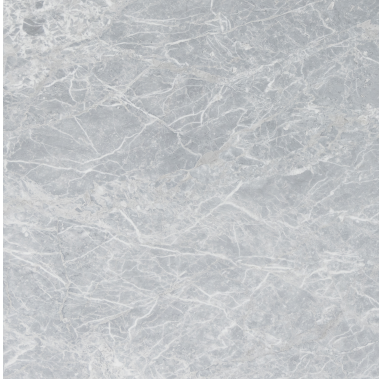

GRIGIO PERLA (V) 3/4" SLAB *Stone, Marble*

PART NUMBER
MB2182-SL34V0

PROFILE
SLAB

AVAILABILITY
IN STOCK

THICKNESS
3/4"

ORIGIN
Italy

NOTES

Due to the inherent characteristics of natural stone, there may be variations in color, movement and texture from lot to lot.