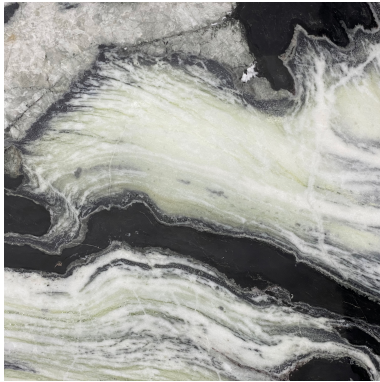

PANDA WHITE (P) 1 1/4" SLAB *Stone, Marble*

PART NUMBER
MB2671-SL54P0

PROFILE
SLAB

AVAILABILITY
REGULAR STOCK

THICKNESS
1-1/4"

ORIGIN
Brazil

NOTES

Due to the inherent characteristics of natural stone, there may be variations in color, movement and texture from lot to lot.