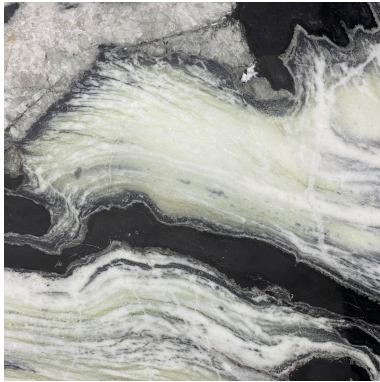

PANDA WHITE (P) 1 1/4" SLAB *Stone, Marble*

PART NUMBER
MB2671-SL54P0

PROFILE
SLAB

AVAILABILITY
IN STOCK

THICKNESS
1-1/4"

ORIGIN
Brazil

NOTES

Due to the inherent characteristics of natural stone, there may be variations in color, movement and texture from lot to lot.