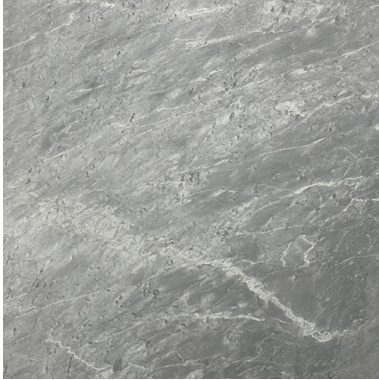

GRIGIO PERLA (H) 1 1/4" SLAB *Stone, Marble*

PART NUMBER
MB2182-SL54H0

PROFILE
SLAB

AVAILABILITY
IN STOCK

THICKNESS
1 1/4"

ORIGIN
Italy

NOTES

Due to the inherent characteristics of natural stone, there may be variations in color, movement and texture from lot to lot.

APPLICATION AREA

WALL	FLOOR	TRAFFIC	EXTERIOR FREEZE/THAW	STEAM SHOWER	WET AREA	POOL	BACKSPLASH
Yes	Yes	Standard Commercial	Yes	YES - when properly sealed	YES - when properly sealed	No	Yes

FIREPLACE SURROUND