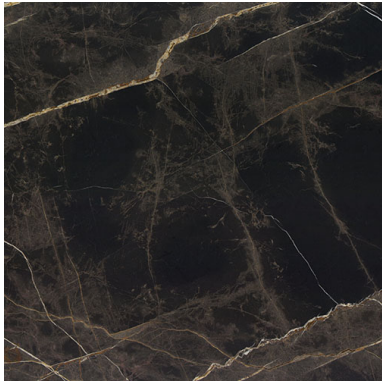

## BRONZE FANTASY (V) 3/4" SLAB *Stone, Marble*

PART NUMBER  
MB2772-SL34V0

PROFILE  
SLAB

AVAILABILITY  
REGULAR STOCK

THICKNESS  
3/4"

### NOTES

Due to the inherent characteristics of natural stone, there may be variations in color, movement and texture from lot to lot.