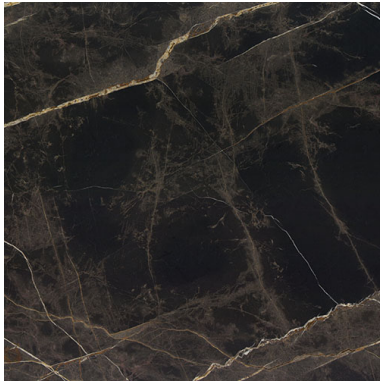

## BRONZE FANTASY (V) 3/4" SLAB *Stone, Marble*

PART NUMBER  
MB2772-SL34V0

PROFILE  
SLAB

AVAILABILITY  
REGULAR STOCK

THICKNESS  
3/4"

### NOTES

Due to the inherent characteristics of natural stone, there may be variations in color, movement and texture from lot to lot.