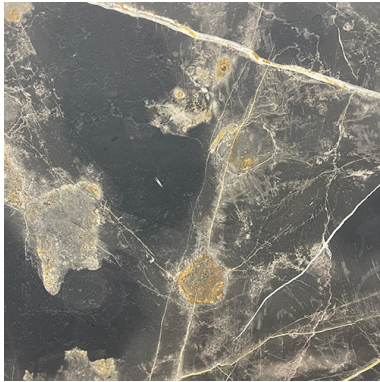

## BRONZE FANTASY (V) 3/4" SLAB *Stone, Marble*

PART NUMBER  
MB2772-SL34V0

PROFILE  
SLAB

AVAILABILITY  
IN STOCK

THICKNESS  
3/4"

### NOTES

Due to the inherent characteristics of natural stone, there may be variations in color, movement and texture from lot to lot.