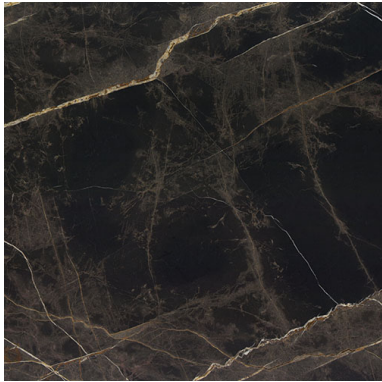

BRONZE FANTASY (V) 3/4" SLAB *Stone, Marble*

PART NUMBER
MB2772-SL34V0

PROFILE
SLAB

AVAILABILITY
REGULAR STOCK

THICKNESS
3/4"

NOTES

Due to the inherent characteristics of natural stone, there may be variations in color, movement and texture from lot to lot.

APPLICATION AREA

WALL	FLOOR	TRAFFIC	EXTERIOR	STEAM SHOWER	WET AREA	POOL	BACKSPLASH
Yes	Yes	Standard Commercial	Yes	YES - when properly sealed	YES - when properly sealed	No	Yes
FIREPLACE SURROUND		INTERIOR					
Yes		Yes					