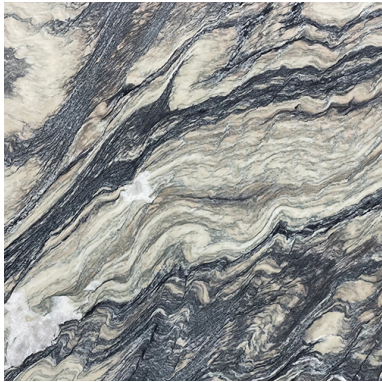

CIPOLLINO (V) 3/4" SLAB *Stone, Marble*

PART NUMBER
MB2774-SL34V0

PROFILE
SLAB

AVAILABILITY
IN STOCK

THICKNESS
3/4"

NOTES

Due to the inherent characteristics of natural stone, there may be variations in color, movement and texture from lot to lot.