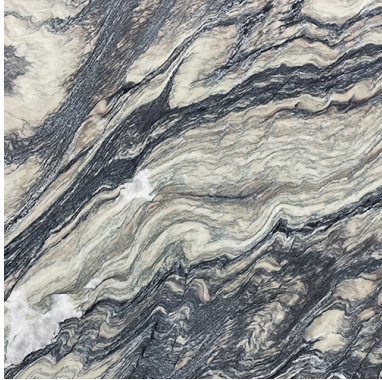

## CIPOLLINO (V) 3/4" SLAB *Stone, Marble*

PART NUMBER  
MB2774-SL34V0

PROFILE  
SLAB

AVAILABILITY  
REGULAR STOCK

THICKNESS  
3/4"

### NOTES

Due to the inherent characteristics of natural stone, there may be variations in color, movement and texture from lot to lot.