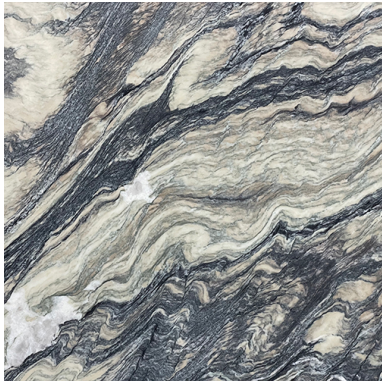

CIPOLLINO (V) 3/4" SLAB *Stone, Marble*

PART NUMBER
MB2774-SL34V0

PROFILE
SLAB

AVAILABILITY
REGULAR STOCK

THICKNESS
3/4"

NOTES

Due to the inherent characteristics of natural stone, there may be variations in color, movement and texture from lot to lot.