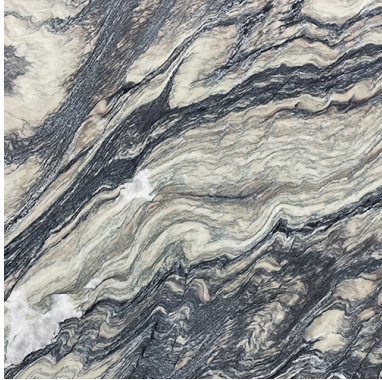

CIPOLLINO (V) 3/4" SLAB *Stone, Marble*

PART NUMBER
MB2774-SL34V0

PROFILE
SLAB

AVAILABILITY
REGULAR STOCK

THICKNESS
3/4"

NOTES

Due to the inherent characteristics of natural stone, there may be variations in color, movement and texture from lot to lot.