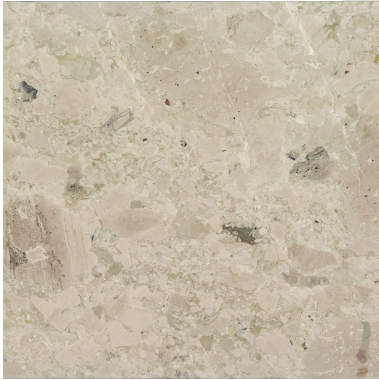

## CEPPO (H) 3/4" SLAB *Stone, Marble*

PART NUMBER  
MB2773-SL34H0

PROFILE  
SLAB

AVAILABILITY  
IN STOCK

THICKNESS  
3/4"

ORIGIN  
Italy

### NOTES

Due to the inherent characteristics of natural stone, there may be variations in color, movement and texture from lot to lot.