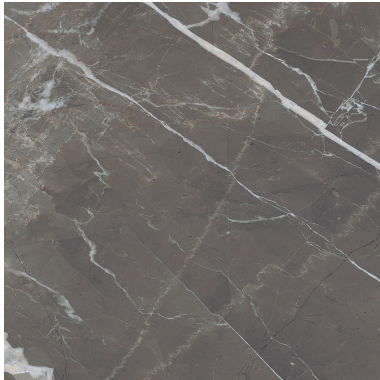

## TRADITION 47" X 110" DREAM BLACK (M) SLAB *Porcelain*

PART NUMBER	PROFILE	REPEAT
PO2424-SL14M0	SLAB	20
AVAILABILITY	DIMENSIONS	THICKNESS
REGULAR STOCK	47.24" x 110.24" = 36.16 sqft	6mm

### NOTES

Available nationwide.

Due to the inherent characteristics of porcelain, there may be variations in color, movement and texture from lot to lot.